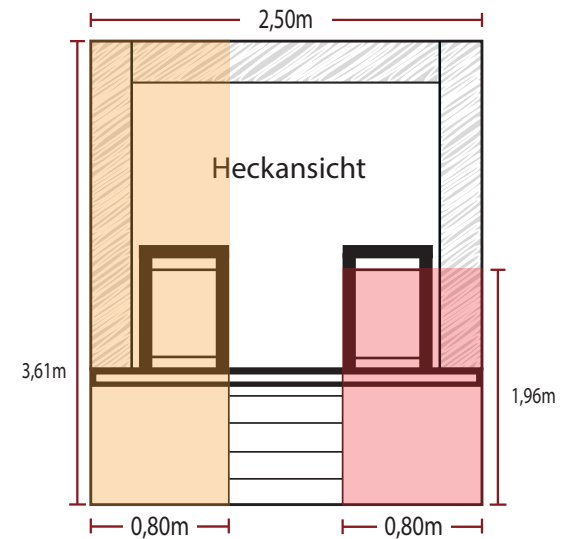

Abmessungen MT 9.5 - Musiktruck 9.5

1,65m x 1,65m

9,50m x 1,96m

0,80m x 3,61m

0,80m x 1,96m