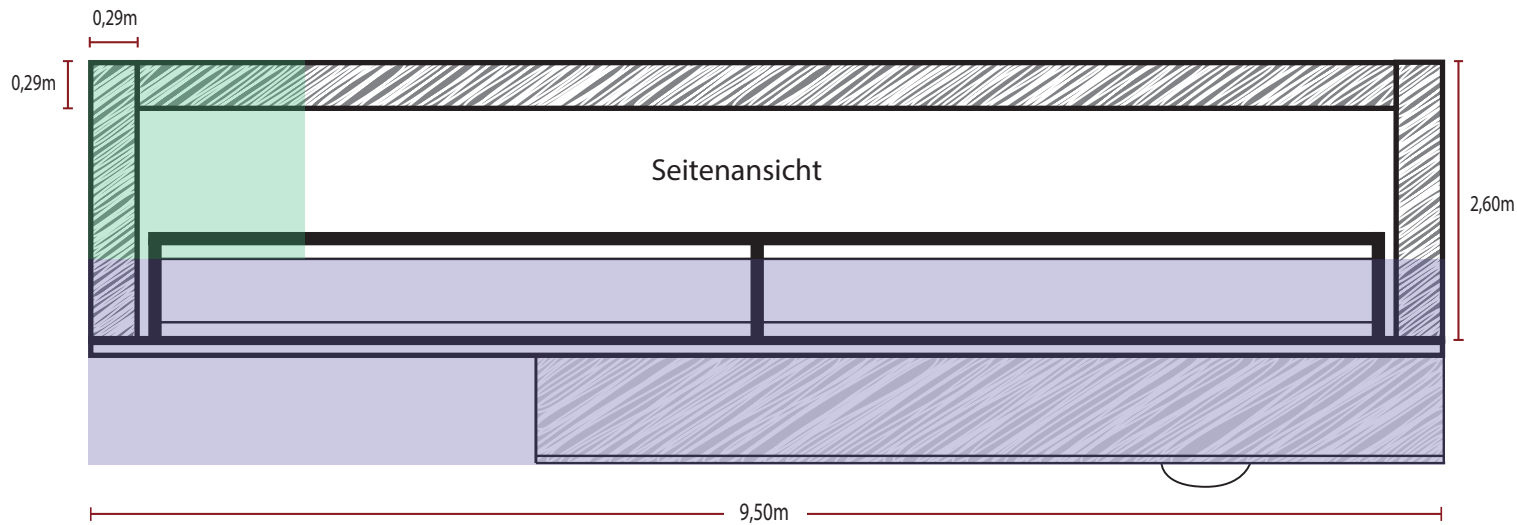

Abmessungen MT 9.5 - Musiktruck 9.5

1,65m x 1,65m

9,50m x 1,96m

0,80m x 3,61m

0,80m x 1,96m